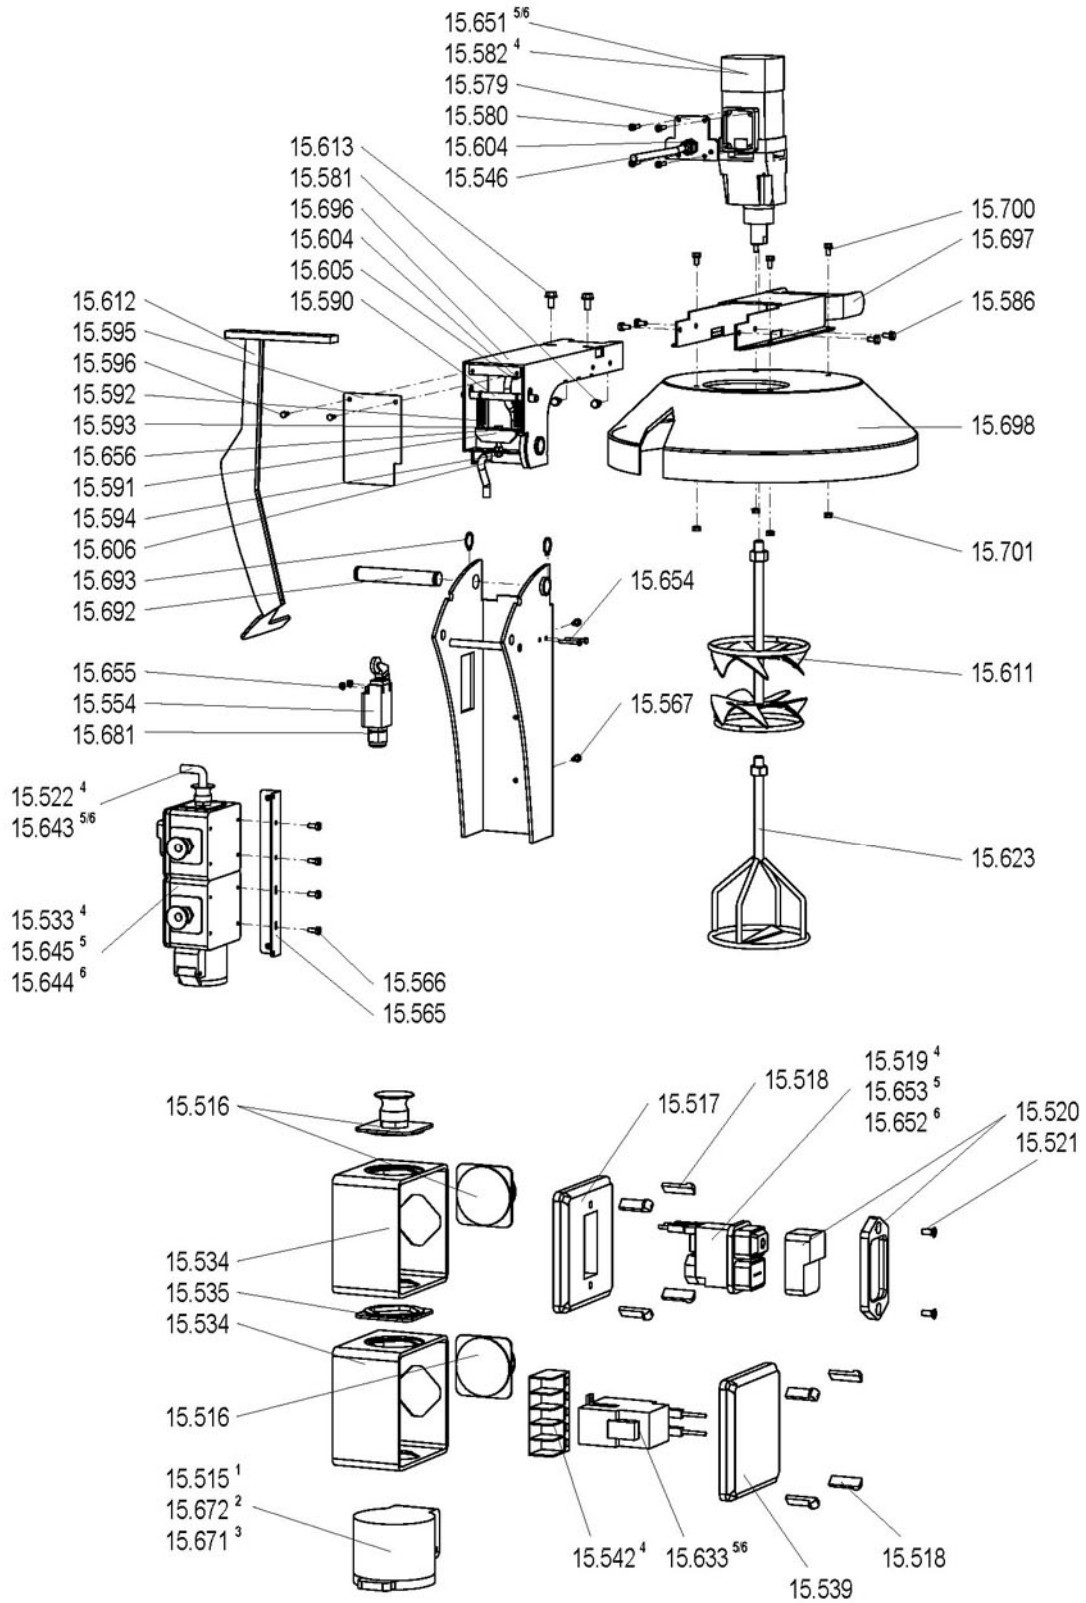

Änderungen vorbehalten!

10/06

- <sup>1</sup> = POX-600 230V/50Hz
- <sup>2</sup> = POX-600 110V/50Hz
- <sup>3</sup> = POX-600 110V/60Hz
- <sup>4</sup> = AOX-600 230V/50Hz
- <sup>5</sup> = AOX-600 110V/50Hz
- <sup>6</sup> = AOX-600 110V/60Hz

<sup>1</sup> = POX-600 230V/50Hz  
<sup>2</sup> = POX-600 110V/50Hz  
<sup>3</sup> = POX-600 110V/60Hz

<sup>4</sup> = AOX-600 230V/50Hz  
<sup>5</sup> = AOX-600 110V/50Hz  
<sup>6</sup> = AOX-600 110V/60Hz